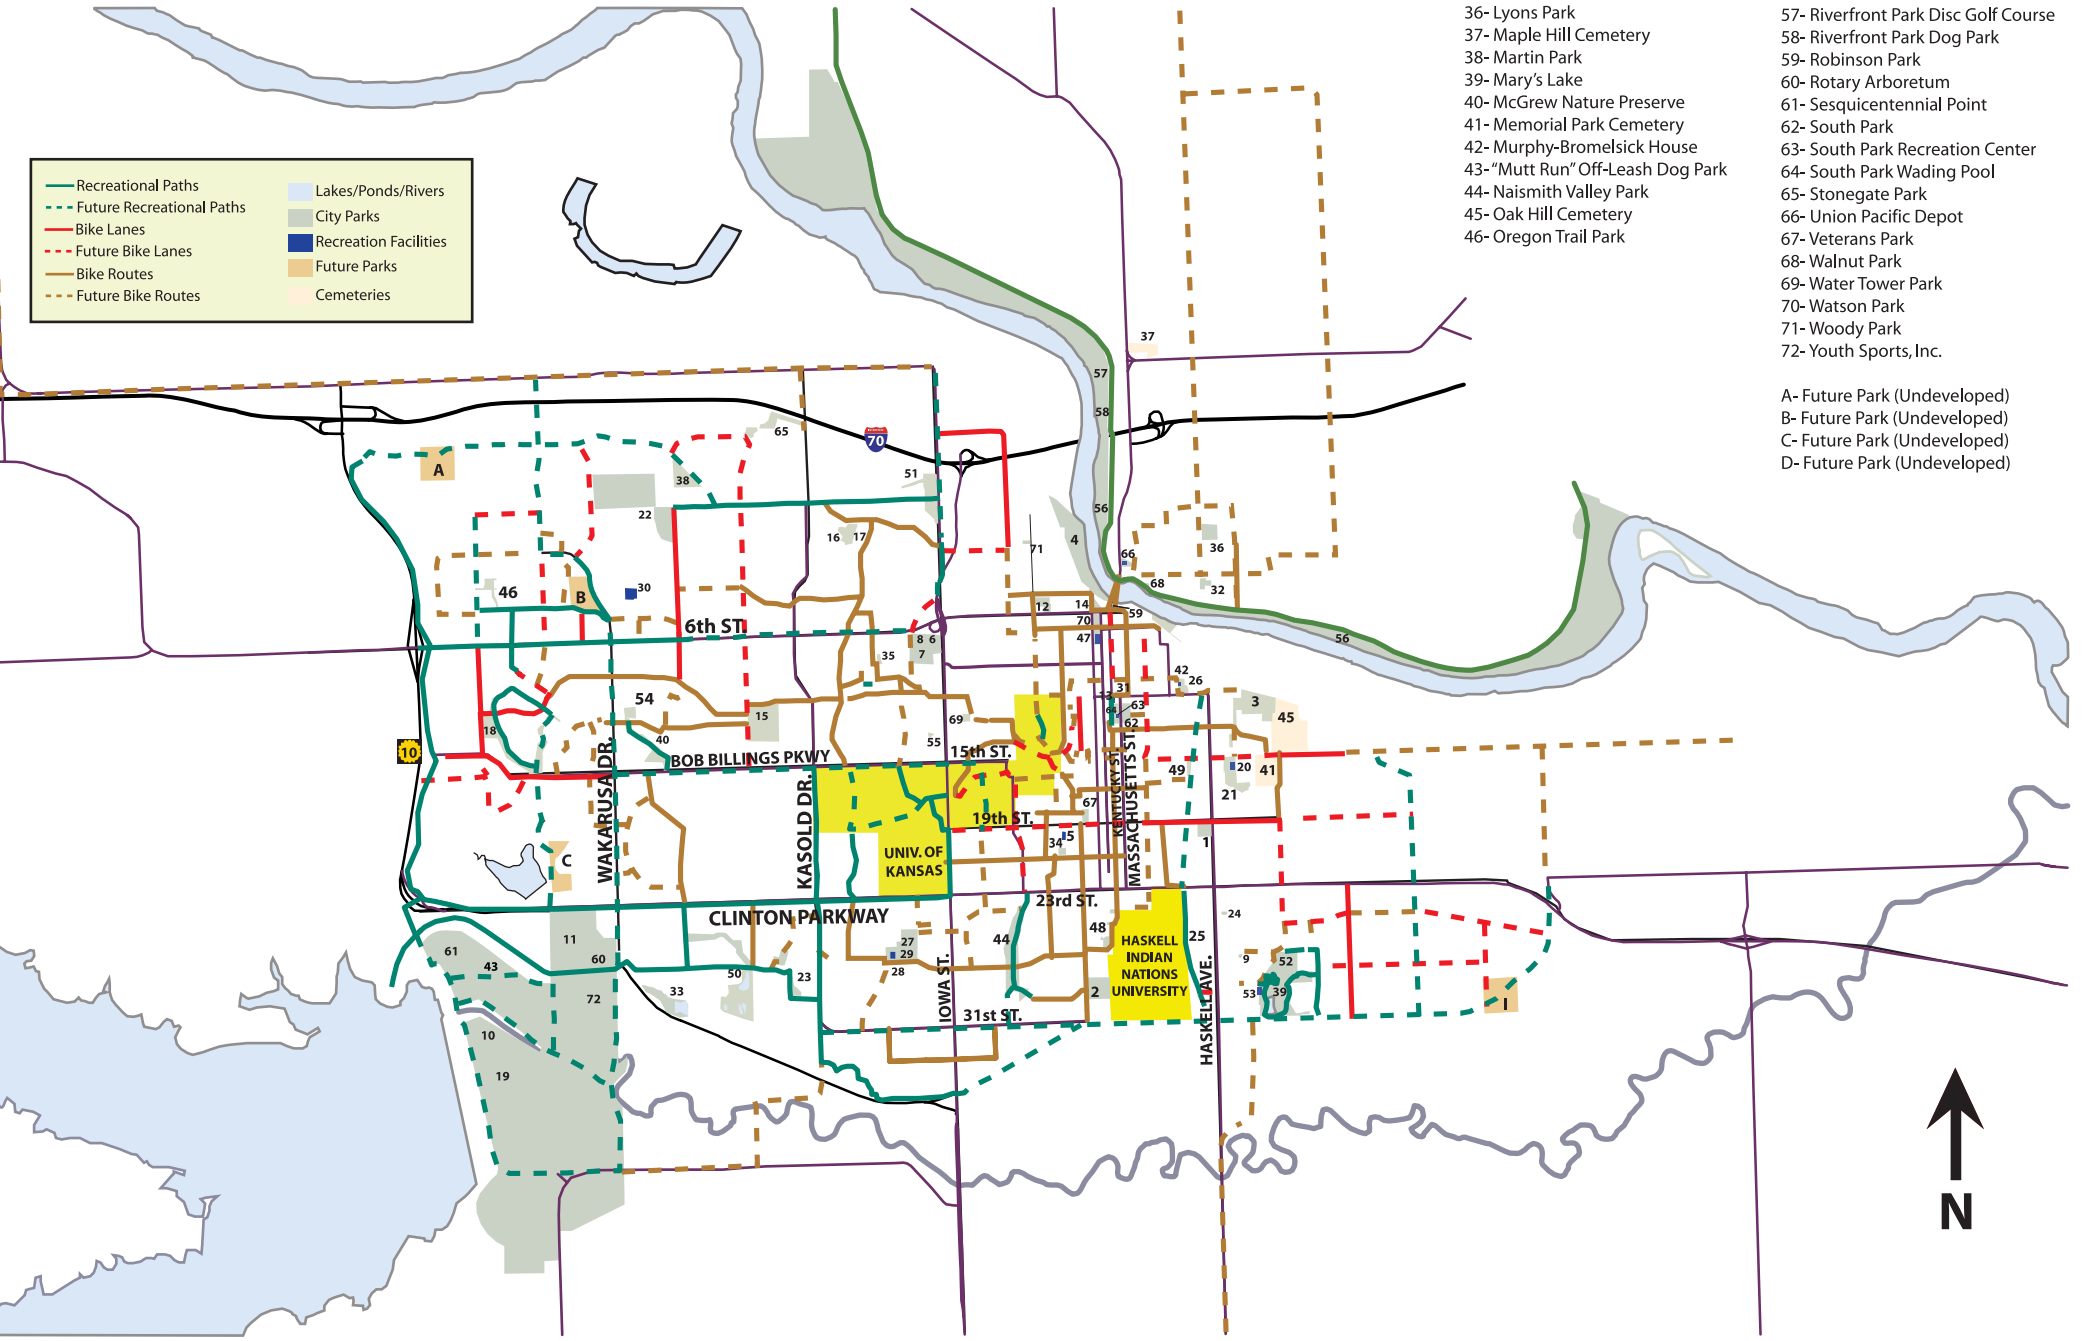

Recreational Paths	Lakes/Ponds/Rivers
Future Recreational Paths	City Parks
Bike Lanes	Recreation Facilities
Future Bike Lanes	Future Parks
Bike Routes	Cemeteries
Future Bike Routes	

- A- Future Park (Undeveloped)
- B- Future Park (Undeveloped)
- C- Future Park (Undeveloped)
- D- Future Park (Undeveloped)