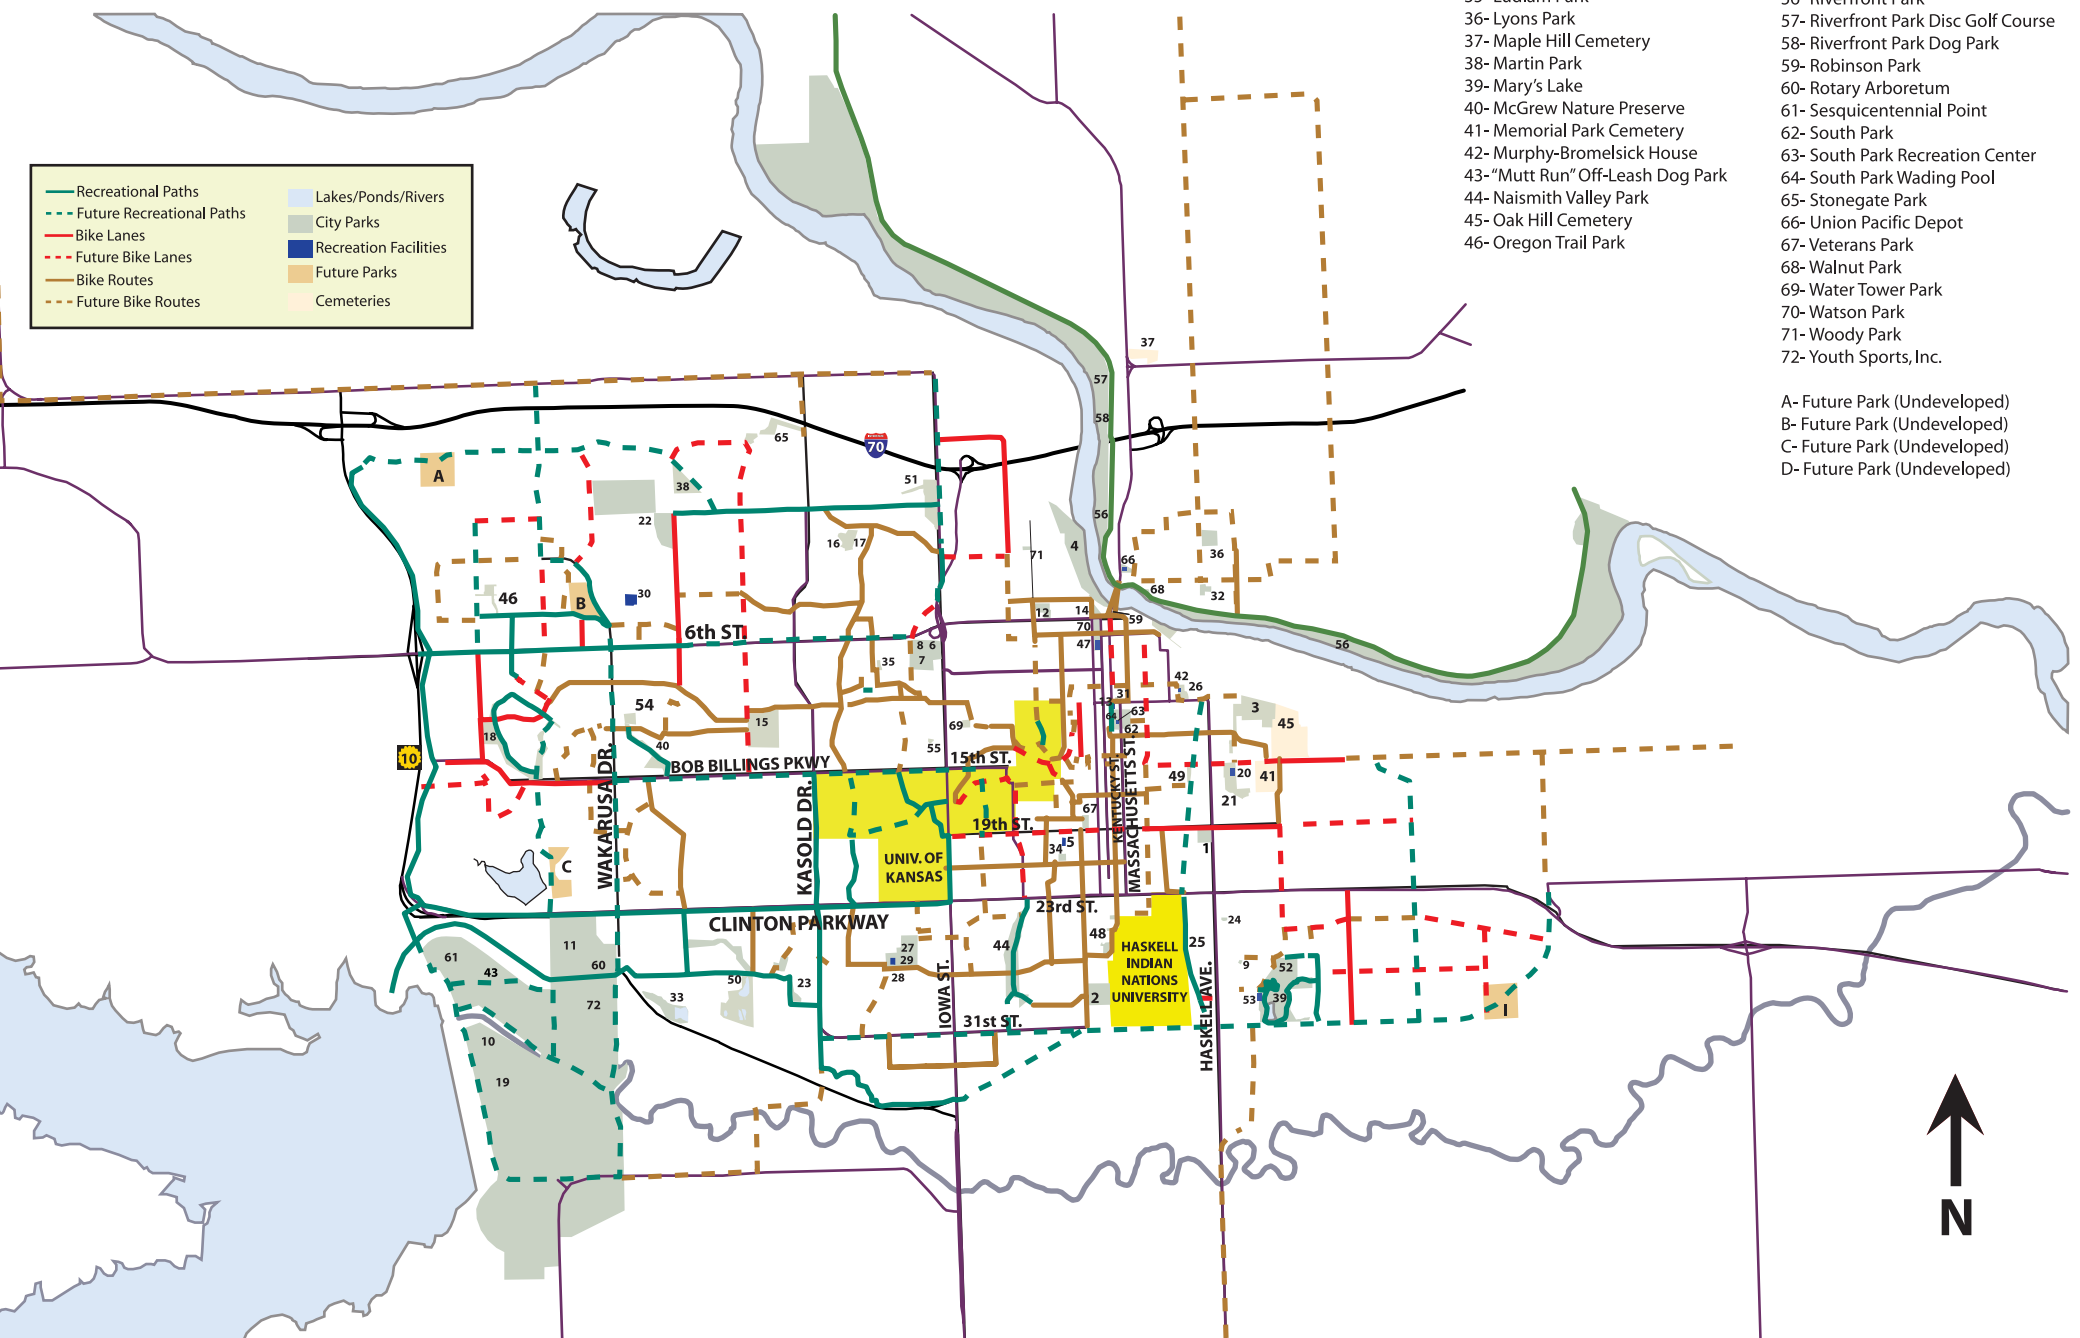

Recreational Paths	Lakes/Ponds/Rivers
Future Recreational Paths	City Parks
Bike Lanes	Recreation Facilities
Future Bike Lanes	Future Parks
Bike Routes	Cemeteries
Future Bike Routes	

- A- Future Park (Undeveloped)
- B- Future Park (Undeveloped)
- C- Future Park (Undeveloped)
- D- Future Park (Undeveloped)